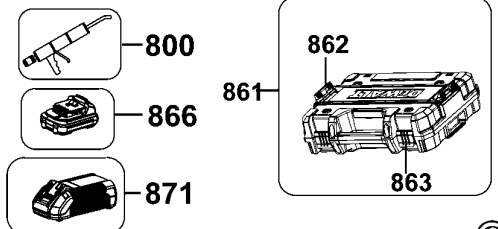

# DCD708 CORDLESS DRILL 1

## Parts List DCD708 CORDLESS DRILL 1

Item	Part Number	Qty	Part Description	General Description	Other Info	Repair Inst	Markets
1	N553813	1	CLAMSHELL SET			No	QW
3	N071836	1	ROLL PIN			No	QW
4	N696820	1	MOTOR & SWITCH SA			No	QW
5	N399342	1	ACTUATOR FWD/REV			No	QW
6	N696450	1	SELECTOR SA			No	QW
7	N703439	1	TRANSMISSION ASSEMBLY			No	QW
8	N463678	8	SCREW			No	QW
9	N474504	4	SCREW			No	QW
10	N014681	2	LEAF SPRING			No	QW
11	N042665	1	SCREW			No	QW
12	N086039	1	HOOK			No	QW
13	N616498	1	BRAND LABEL			No	QW
14	N614773	1	RATING PLATE			No	QW
16	N592684	1	LABEL			No	QW
17	N618506	1	LABEL			No	QW
18	N551141	1	CHUCK KEYLESS			No	QW
19	N642325	1	HOUSING SA			No	QW
20	N527659	1	WASHER LOCK			No	QW
21	NA146871	1	LOCKING RING			No	QW
22	N549024	4	PIN			No	QW
23	N678082	1	CARRIER SA			No	QW
24	N543018	4	GEAR			No	QW
25	N551385	1	GEAR			No	QW
26	N548368	1	WASHER			No	QW
27	N543943	1	GEAR			No	QW
28	N544134	1	HOUSING			No	QW
29	NA145823	1	LINK			No	QW
30	N075506	4	SCREW			No	QW
31	N542091	1	WIRE STEEL			No	QW
32	N541279	1	GEAR			No	QW
33	N678083	1	CARRIER SA			No	QW
34	N541277	4	GEAR			No	QW

## Parts List DCD708 CORDLESS DRILL 1

Item	Part Number	Qty	Part Description	General Description	Other Info	Repair Inst	Markets
35	N678084	1	CARRIER SA			No	QW
36	N541274	4	GEAR			No	QW
37	N541276	1	GEAR			No	QW
38	NA160740	1	BACKPLATE			No	QW
39	N548029	1	O RING			No	QW
800	286436-00	1	GREASE	NYE RHEOLUBE 380, 50		No	QW
861	N442424	1	KITBOX			No	QW
862	N409477	1	LATCH			No	QW
863	P910190	2	LATCH			No	QW
866	N394624	1	BATTERY 18V - 5.0AH - 90WH		DCD708P2T	No	QW
866	N314783	1	BATTERY 18V - 2.0AH - 36WH	DCB183-XJ	DCD708D2T	No	QW
866	N314783	1	BATTERY 18V - 2.0AH - 36WH	DCB183-XJ	DCD708S2T	No	QW
871	N450536	1	CHARGER SA	DCS565P2-QW / DCB115		No	QW