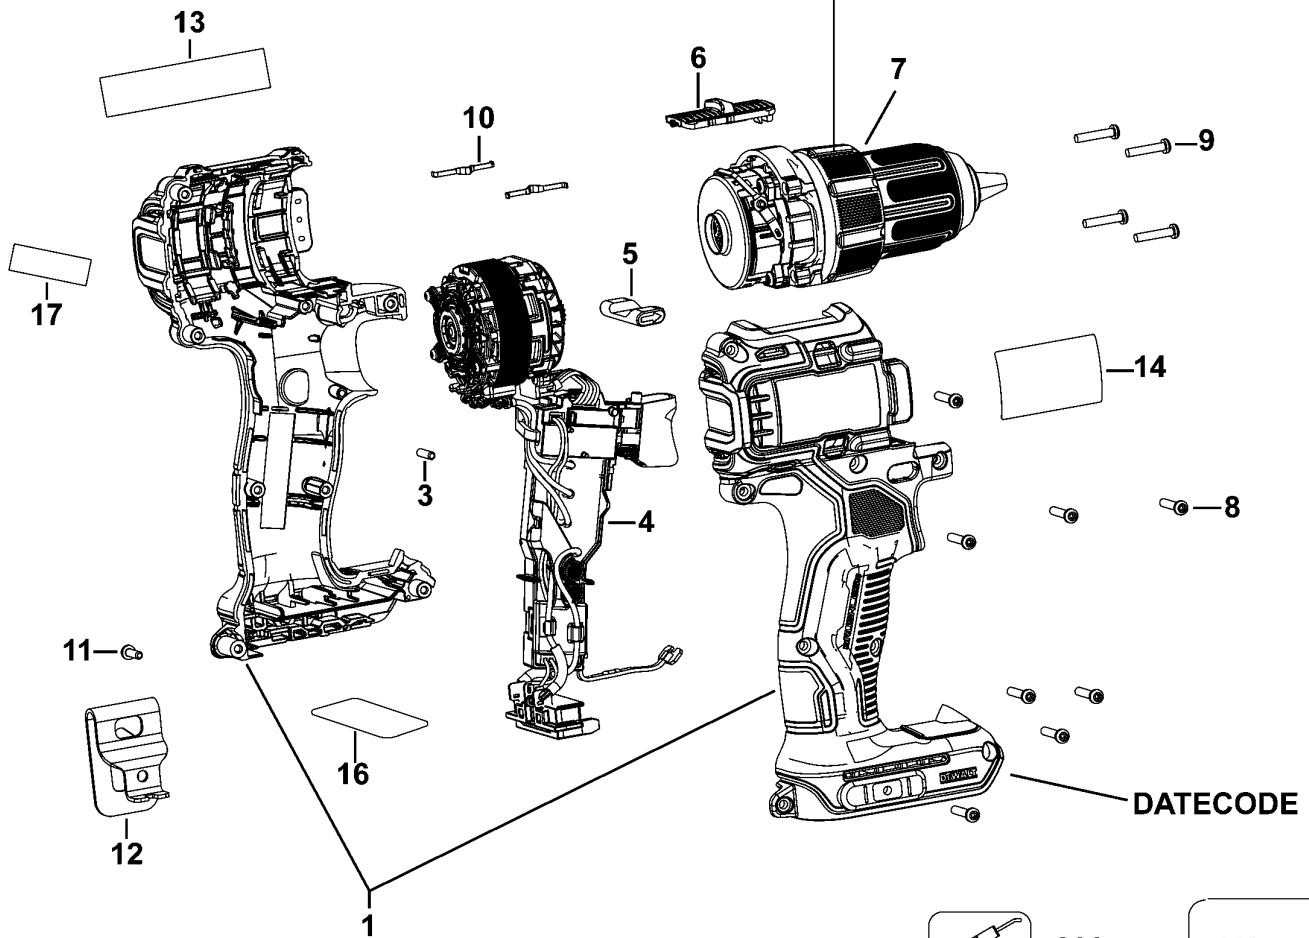

# DCD708 CORDLESS DRILL 1

## Parts List DCD708 CORDLESS DRILL 1

Item	Part Number	Qty	Part Description	General Description	Other Info	Repair Inst	Markets
1	N553813	1	CLAMSHELL SET			No	QW
3	N071836	1	ROLL PIN			No	QW
4	N696820	1	MOTOR & SWITCH SA			No	QW
5	N399342	1	ACTUATOR FWD/REV			No	QW
6	N696450	1	SELECTOR SA			No	QW
7	N703439	1	TRANSMISSION ASSEMBLY			No	QW
8	N463678	8	SCREW			No	QW
9	N474504	4	SCREW			No	QW
10	N014681	2	LEAF SPRING			No	QW
11	N042665	1	SCREW			No	QW
12	N086039	1	HOOK			No	QW
13	N616498	1	BRAND LABEL			No	QW
14	N614773	1	RATING PLATE			No	QW
16	N592684	1	LABEL			No	QW
17	N618506	1	LABEL			No	QW
18	N551141	1	CHUCK KEYLESS			No	QW
19	N642325	1	HOUSING SA			No	QW
20	N527659	1	WASHER LOCK			No	QW
21	NA146871	1	LOCKING RING			No	QW
22	N549024	4	PIN			No	QW
23	N678082	1	CARRIER SA			No	QW
24	N543018	4	GEAR			No	QW
25	N551385	1	GEAR			No	QW
26	N548368	1	WASHER			No	QW
27	N543943	1	GEAR			No	QW
28	N544134	1	HOUSING			No	QW
29	NA145823	1	LINK			No	QW
30	N075506	4	SCREW			No	QW
31	N542091	1	WIRE STEEL			No	QW
32	N541279	1	GEAR			No	QW
33	N678083	1	CARRIER SA			No	QW
34	N541277	4	GEAR			No	QW

## Parts List DCD708 CORDLESS DRILL 1

Item	Part Number	Qty	Part Description	General Description	Other Info	Repair Inst	Markets
35	N678084	1	CARRIER SA			No	QW
36	N541274	4	GEAR			No	QW
37	N541276	1	GEAR			No	QW
38	NA160740	1	BACKPLATE			No	QW
39	N548029	1	O RING			No	QW
800	286436-00	1	GREASE	NYE RHEOLUBE 380, 50		No	QW
861	N442424	1	KITBOX			No	QW
862	N409477	1	LATCH			No	QW
863	P910190	2	LATCH			No	QW
866	N394624	1	BATTERY 18V - 5.0AH - 90WH		DCD708P2T	No	QW
866	N314783	1	BATTERY 18V - 2.0AH - 36WH	DCB183-XJ	DCD708D2T	No	QW
866	N314783	1	BATTERY 18V - 2.0AH - 36WH	DCB183-XJ	DCD708S2T	No	QW
871	N450536	1	CHARGER SA	DCS565P2-QW / DCB115		No	QW