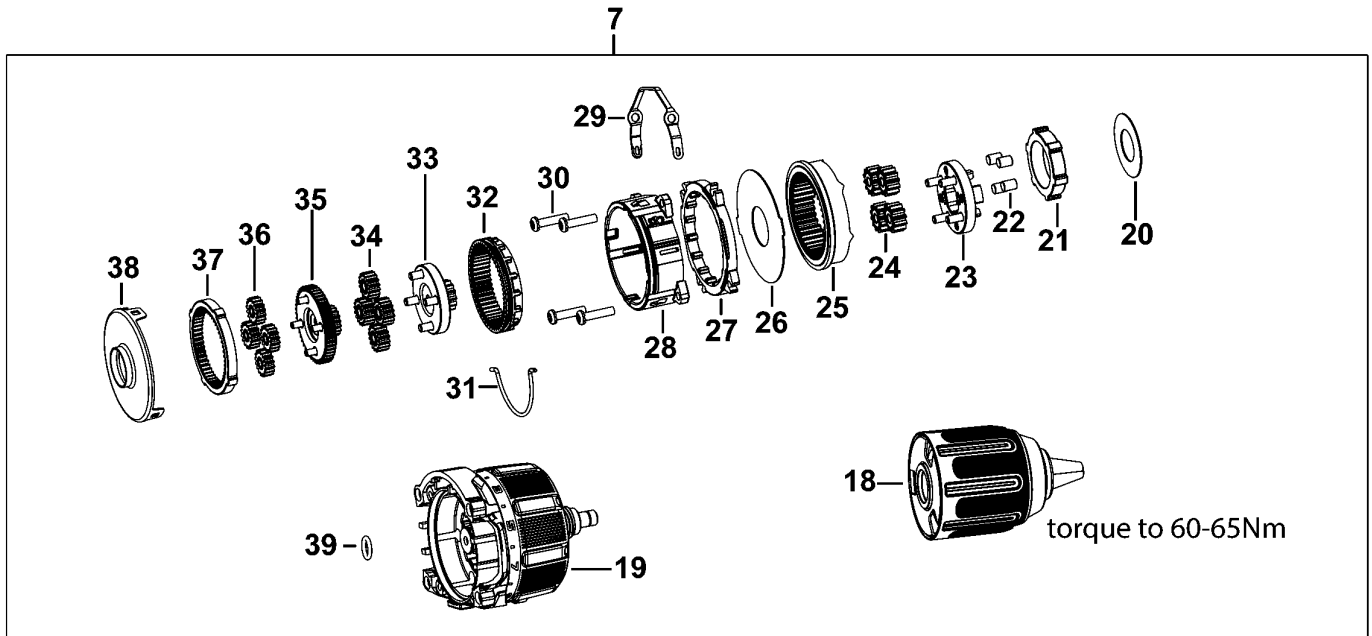

# DCD708 CORDLESS DRILL 1

## Parts List DCD708 CORDLESS DRILL 1

Item	Part Number	Qty	Part Description	General Description	Other Info	Repair Inst	Markets
1	N553813	1	CLAMSHELL SET			No	QW
3	N071836	1	ROLL PIN			No	QW
4	N696820	1	MOTOR & SWITCH SA			No	QW
5	N399342	1	ACTUATOR FWD/REV			No	QW
6	N696450	1	SELECTOR SA			No	QW
7	N703439	1	TRANSMISSION ASSEMBLY			No	QW
8	N463678	8	SCREW			No	QW
9	N474504	4	SCREW			No	QW
10	N014681	2	LEAF SPRING			No	QW
11	N042665	1	SCREW			No	QW
12	N086039	1	HOOK			No	QW
13	N616498	1	BRAND LABEL			No	QW
14	N614773	1	RATING PLATE			No	QW
16	N592684	1	LABEL			No	QW
17	N618506	1	LABEL			No	QW
18	N551141	1	CHUCK KEYLESS			No	QW
19	N642325	1	HOUSING SA			No	QW
20	N527659	1	WASHER LOCK			No	QW
21	NA146871	1	LOCKING RING			No	QW
22	N549024	4	PIN			No	QW
23	N678082	1	CARRIER SA			No	QW
24	N543018	4	GEAR			No	QW
25	N551385	1	GEAR			No	QW
26	N548368	1	WASHER			No	QW
27	N543943	1	GEAR			No	QW
28	N544134	1	HOUSING			No	QW
29	NA145823	1	LINK			No	QW
30	N075506	4	SCREW			No	QW
31	N542091	1	WIRE STEEL			No	QW
32	N541279	1	GEAR			No	QW
33	N678083	1	CARRIER SA			No	QW
34	N541277	4	GEAR			No	QW

## Parts List DCD708 CORDLESS DRILL 1

Item	Part Number	Qty	Part Description	General Description	Other Info	Repair Inst	Markets
35	N678084	1	CARRIER SA			No	QW
36	N541274	4	GEAR			No	QW
37	N541276	1	GEAR			No	QW
38	NA160740	1	BACKPLATE			No	QW
39	N548029	1	O RING			No	QW
800	286436-00	1	GREASE	NYE RHEOLUBE 380, 50		No	QW
861	N442424	1	KITBOX			No	QW
862	N409477	1	LATCH			No	QW
863	P910190	2	LATCH			No	QW
866	N394624	1	BATTERY 18V - 5.0AH - 90WH		DCD708P2T	No	QW
866	N314783	1	BATTERY 18V - 2.0AH - 36WH	DCB183-XJ	DCD708D2T	No	QW
866	N314783	1	BATTERY 18V - 2.0AH - 36WH	DCB183-XJ	DCD708S2T	No	QW
871	N450536	1	CHARGER SA	DCS565P2-QW / DCB115		No	QW